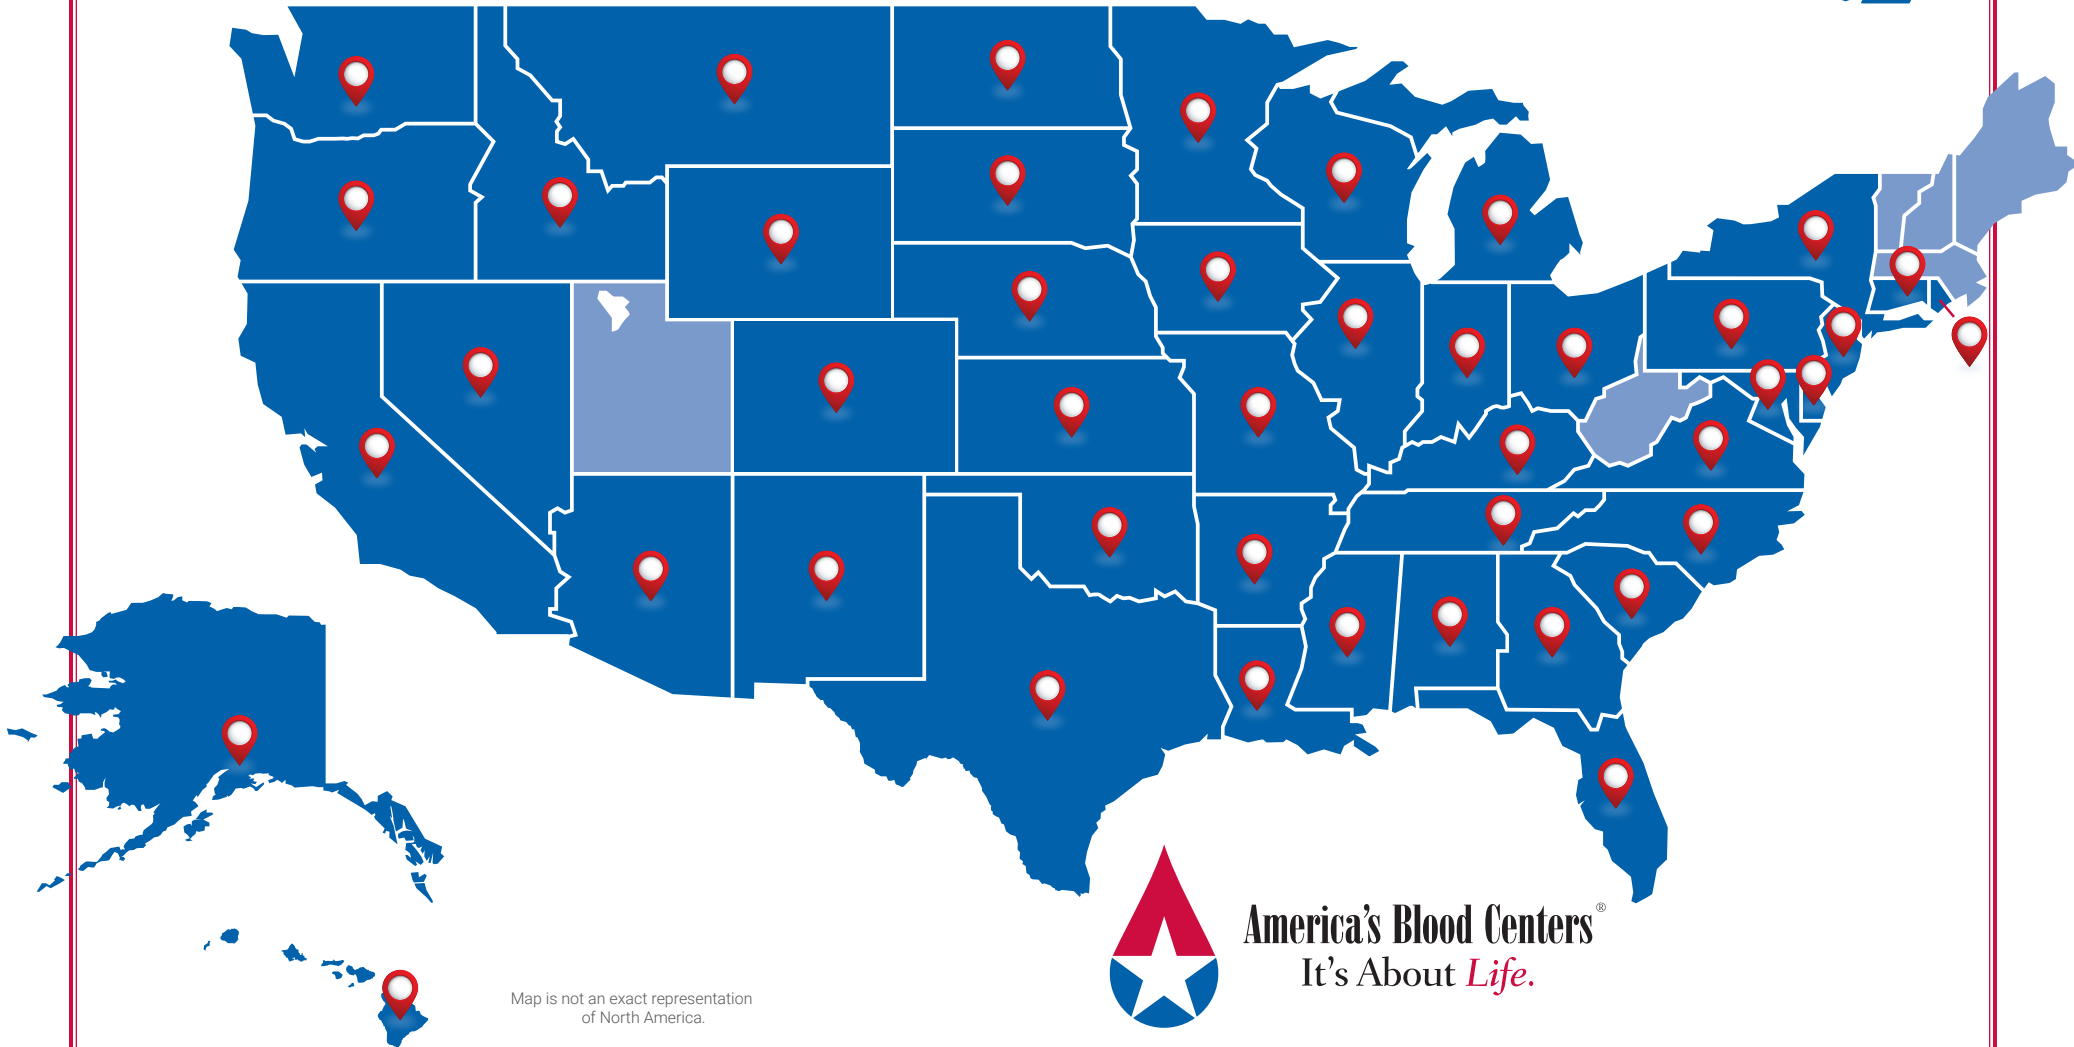

# ABC Member Blood Centers

Find a donation center near you at  
[www.americasblood.org](http://www.americasblood.org).

\*This map and listing represent physical donation centers. Many centers run blood drives in other states.

Map is not an exact representation  
of North America.

America's Blood Centers®  
It's About *Life*.

## [UNITED STATES](#)

### [Alabama](#)

LifeSouth Community Blood Centers